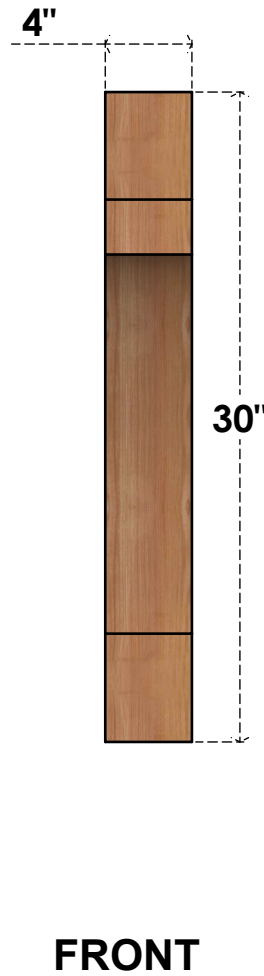

# BRC04X22X30MRC00RWR

4"W X 22"D X 30"H MERCED ROUGH SAWN BRACE, WESTERN RED CEDAR

EKENA MILLWORK  
 2300 WEST MAIN ST.  
 CLARKSVILLE, TX 75426  
 TOLL FREE: 866-607-0453  
 WWW.EKENAMILLWORK.COM

### NOTES

1. INSTALLATION TO BE COMPLETED IN ACCORDANCE WITH MANUFACTURER'S SPECIFICATIONS.
2. DRAWING MAY NOT BE TO SCALE
3. THIS DRAWING IS INTENDED FOR DESIGN AND PLANNING PURPOSES ONLY.
4. ALL INFORMATION CONTAINED HEREIN WAS CURRENT AT THE TIME OF DEVELOPMENT BUT MUST BE REVIEWED AND APPROVED BY THE PRODUCT MANUFACTURER TO BE CONSIDERED ACCURATE.
5. PRODUCTS ARE NOT KILN DRIED. THIS ITEM IS UNIQUE AND WILL CONTAIN THE NATURAL VARIATIONS THAT THE WOOD SPECIES OFFERS. THIS MAY RESULT IN VARIATIONS UP TO 1/4"