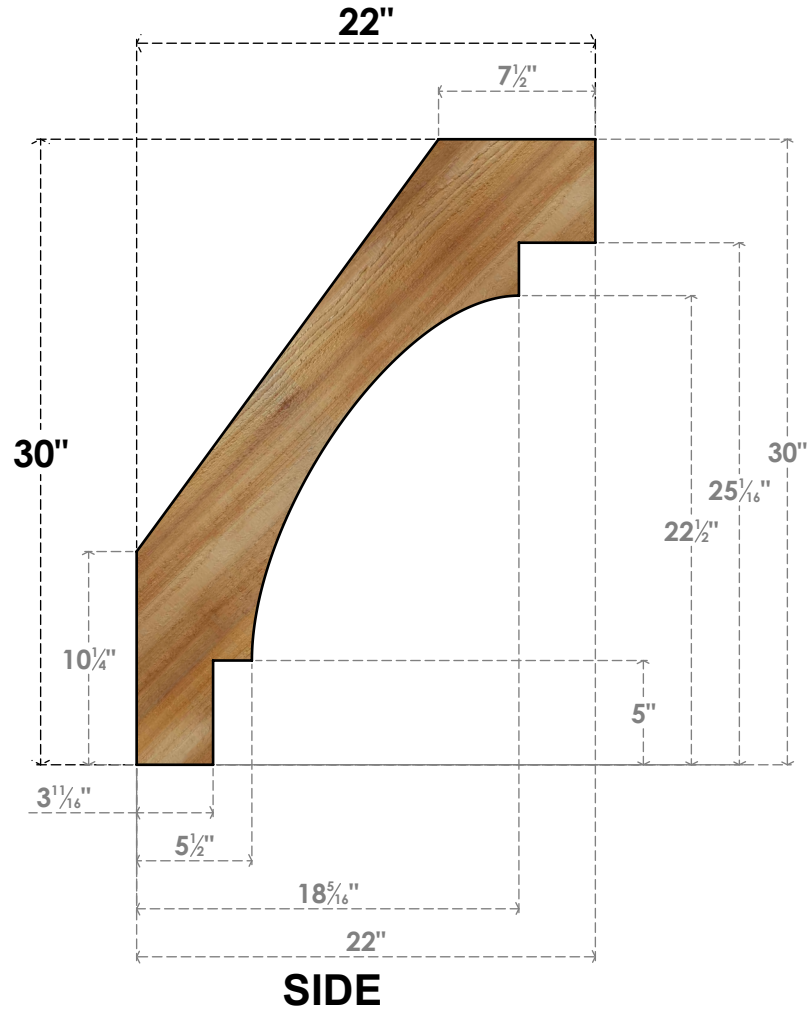

# BRC04X22X30MRC00RWR

4"W X 22"D X 30"H MERCED ROUGH SAWN BRACE, WESTERN RED CEDAR

EKENA MILLWORK  
 2300 WEST MAIN ST.  
 CLARKSVILLE, TX 75426  
 TOLL FREE: 866-607-0453  
 WWW.EKENAMILLWORK.COM